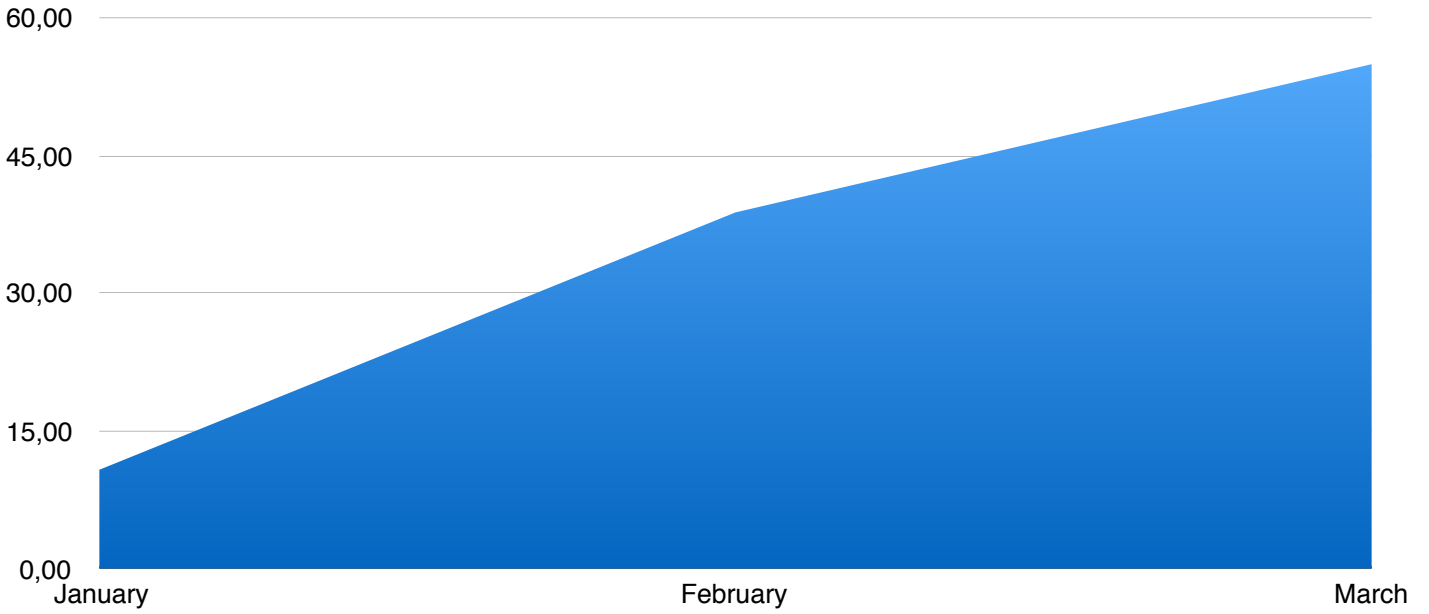

# Performance WHC Technology Program 2018

Win/Loss Cumulate (%)

Win/Loss (%)