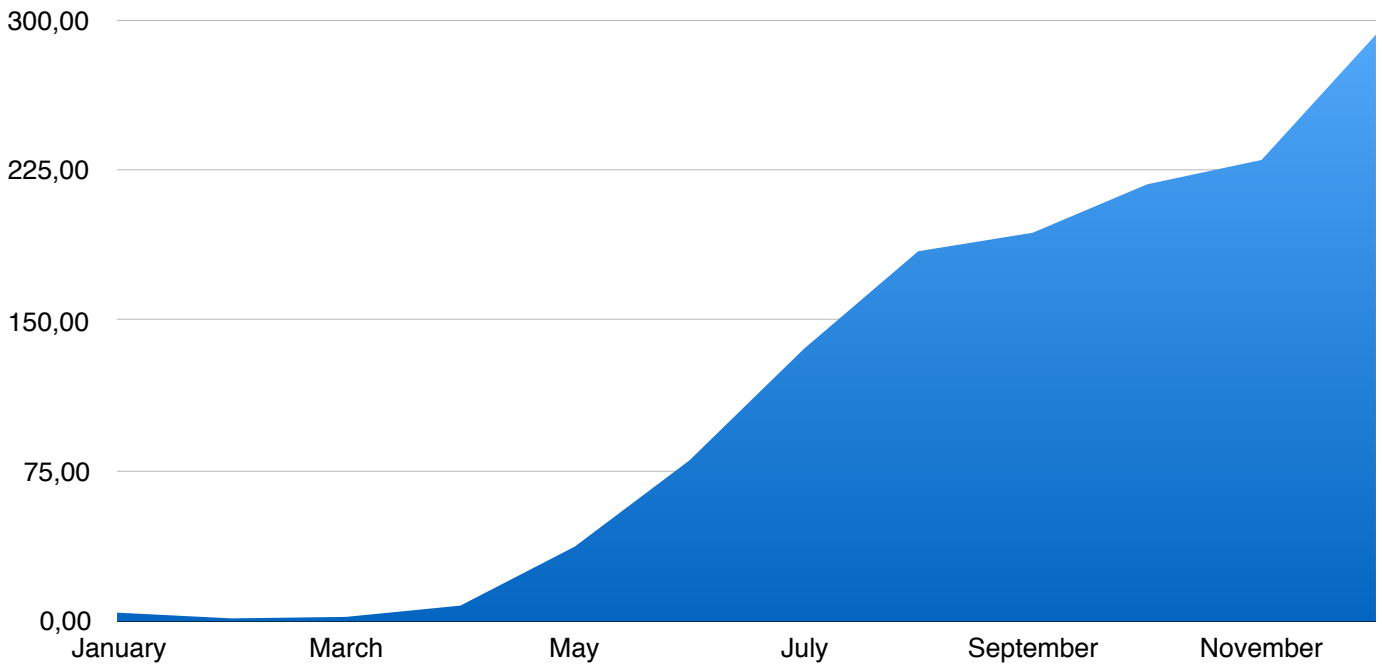

Performance WHC Technology Program 2017

Win/Loss Cumulate (%)

Win/Loss (%)