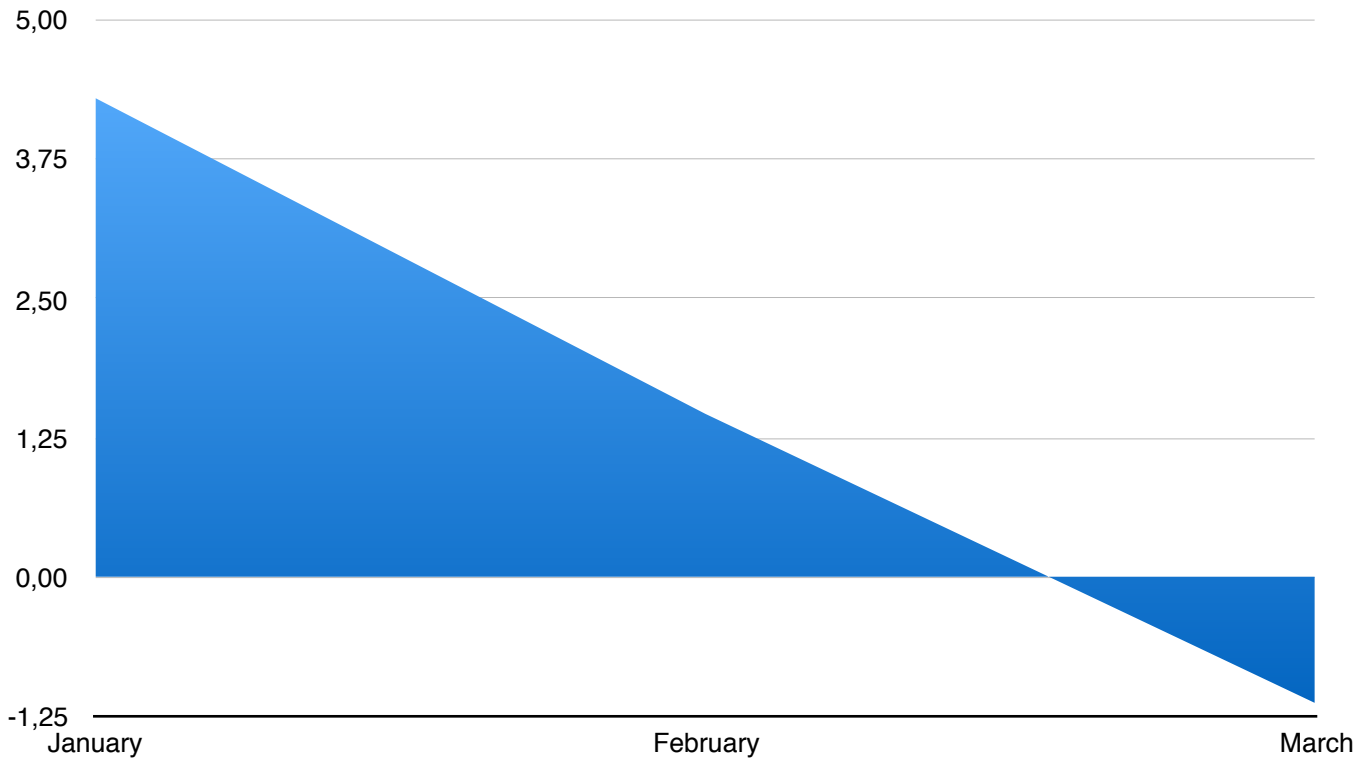

Performance WHC Management Program 2018

Win/Loss Cumulate (%)

Win/Loss (%)