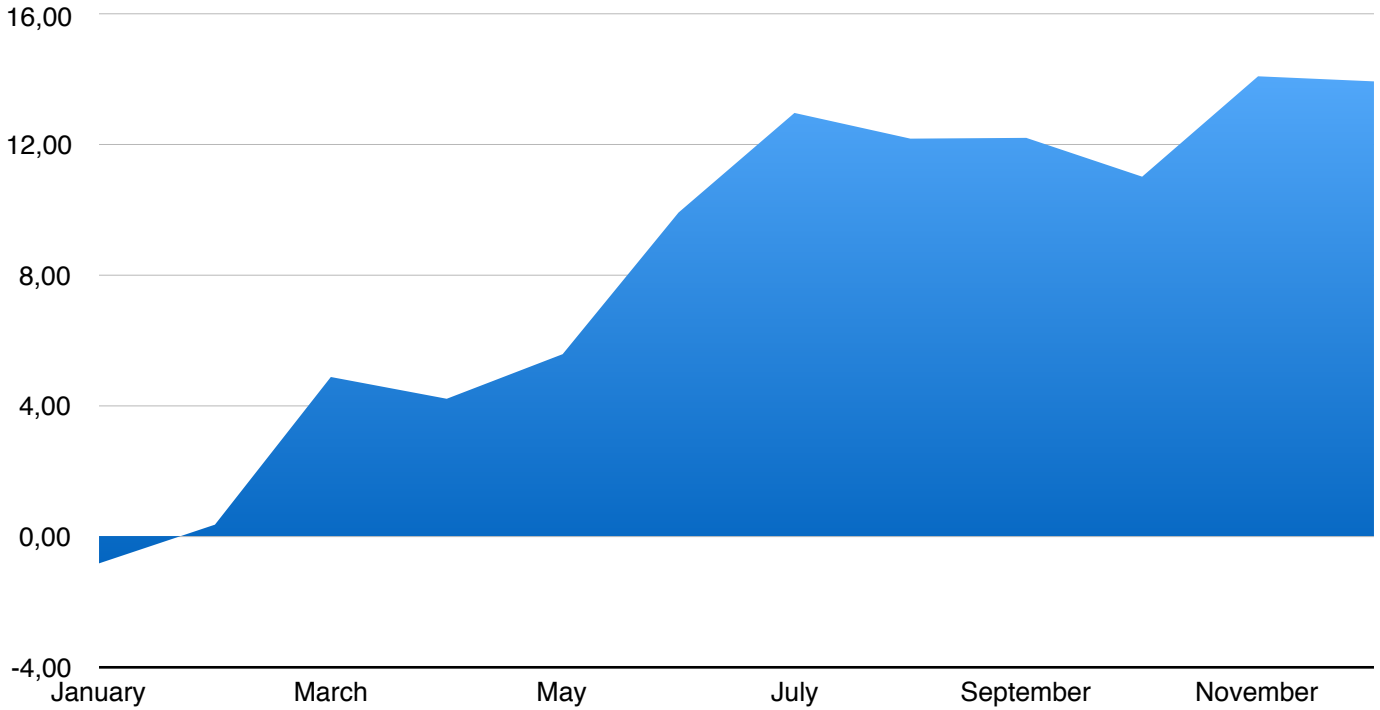

Performance WHC Management Program 2016

Win/Loss Cumulate (%)

Win/Loss (%)