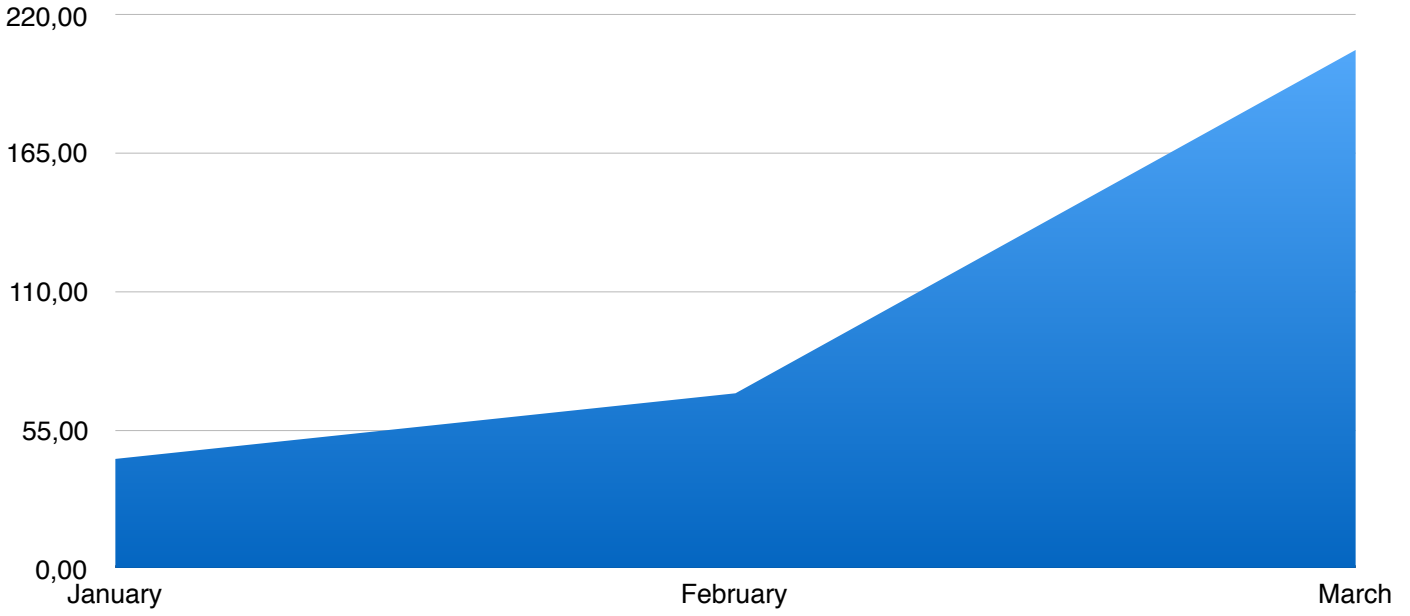

Performance WHC BioPharma Program 2018

Win/Loss Cumulate (%)

Win/Loss (%)